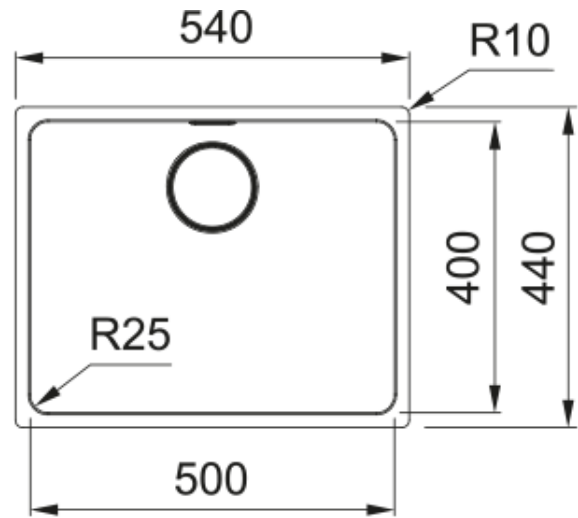

## MYX 110-50 3 1/2" I PWIWOFC Box | 122.0601.316

MYX 110-50 500x400x200mm, stainless steel brushed, integrated waste hole 3 1/2" with round drain cover recess, with waste kit, with round drainer Cover, with overflow, no tap hole, packed in single box.

### möödud

Väline: paremalt vasakule	540.0
Väline suurus: eest taha	440.0
Kauss 1: paremalt vasakule	500.0
Kauss 1 suurus: eest taha	400.0
Kauss 1: sügavus	200.0