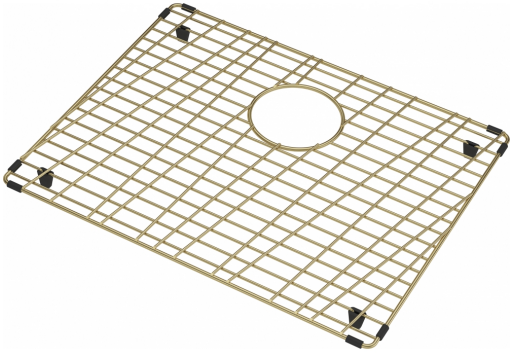

Bottom grid with feet SS 491x401mm GD | 112.0655.471

Bottom grid with feet, stainless steel, 491x401x26mm, PVD and Nanocoating, color Gold

välimus

Materjali tüüp Roostevaba teras

Värv Kuldne

alamkategooria Hammas