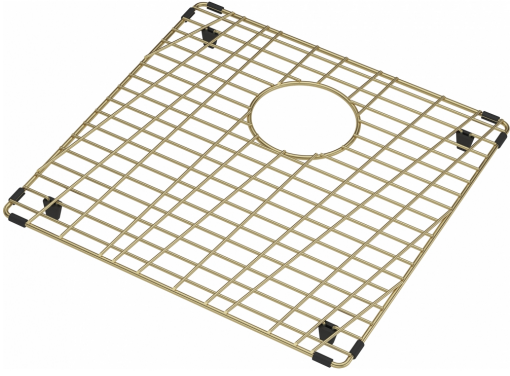

## Bottom grid with feet SS 391x401mm GD | 112.0655.433

Bottom grid with feet, stainless steel, 391x401x26mm, PVD and Nanocoating, color Gold

---

### välimus

Materjali tüüp Roostevaba teras

Värv Kuldne

alamkategooria Hammas