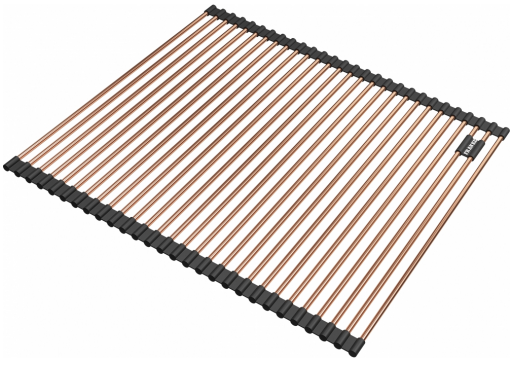

## Rolling mat 468x440mm Copper FRL | 112.0655.344

Rolling mat 468x440mm, with stainless steel round bars and black neopren connection, with PVD and Nanocoating, color Copper

---

### välimus

Materjali tüüp	Roostevaba teras
Värv	Vask
alamkategooria	Veerematt