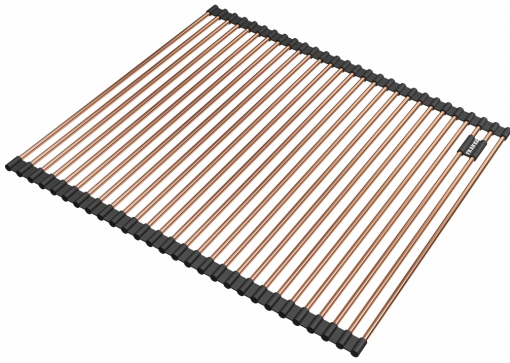

Rolling mat 468x440mm Copper FRL | 112.0655.344

Rolling mat 468x440mm, with stainless steel round bars and black neopren connection, with PVD and Nanocoating, color Copper

välimus

Materjali tüüp	Roostevaba teras
Värv	Vask
alamkategooria	Veerematt