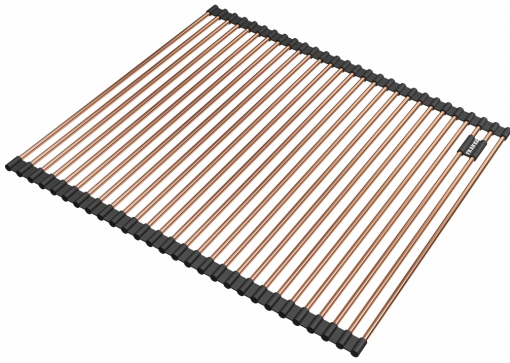

Rolling mat 468x440mm Copper FRL | 112.0655.344

Rolling mat 468x440mm, with stainless steel round bars and black neopren connection, with PVD and Nanocoating, color Copper

välimus

| | |
|----------------|------------------|
| Materjali tüüp | Roostevaba teras |
|----------------|------------------|