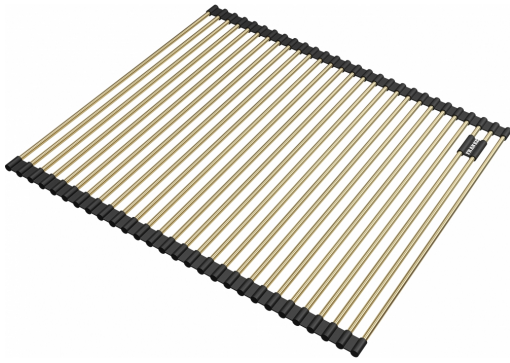

Universal Stainless Steel Roll Mat | 112.0655.343

Gold Universal Stainless Steel Roll Mat RM44. Stainless steel bars and black neopren connection. Overall size 440L x 468W. Sink accessory to be used over your Franke sink as a drainer. Alternatively you can use it as a trivet for hot pans. Rubber edge holds Roll Matt firmly in place and can be easily rolled up and stored away when not in use.

välimus

Materjali tüüp	Roostevaba teras
Värv	Kuldne
alamkategooria	Veerematt

toote tuvastamine

Süsteem	Mythos
---------	--------