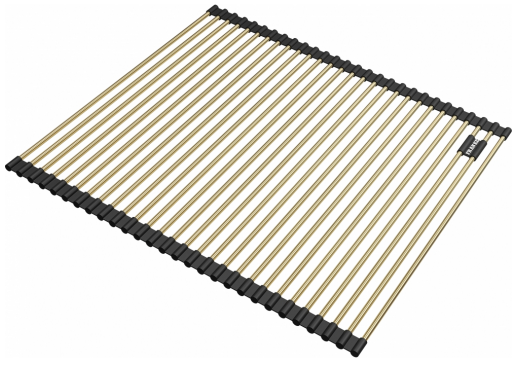

Universal Stainless Steel Roll Mat | 112.0655.343

Gold Universal Stainless Steel Roll Mat RM44. Stainless steel bars and black neopren connection. Overall size 440L x 468W. Sink accessory to be used over your Franke sink as a drainer. Alternatively you can use it as a trivet for hot pans. Rubber edge holds Roll Matt firmly in place and can be easily rolled up and stored away when not in use.

välimus

Materjali tüüp	Roostevaba teras
Värv	Kuldne
alamkategooria	Veerematt

toote tuvastamine

Süsteem	Mythos
---------	--------