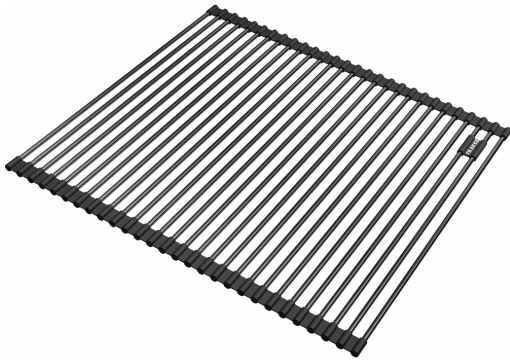

Universal Stainless Steel Roll Mat | 112.0655.342

Anthractite Universal Stainless Steel Roll Mat RM44. Stainless steel bars and black neopren connection. Overall size 440L x 468W. Sink accessory to be used over your Franke sink as a drainer. Alternatively you can use it as a trivet for hot pans. Rubber edge holds Roll Matt firmly in place and can be easily rolled up and stored away when not in use.

välimus

Materjali tüüp	Roostevaba teras
Värv	Antratsiit
alamkategooria	Veerematt

toote tuvastamine

Süsteem	Mythos
---------	--------