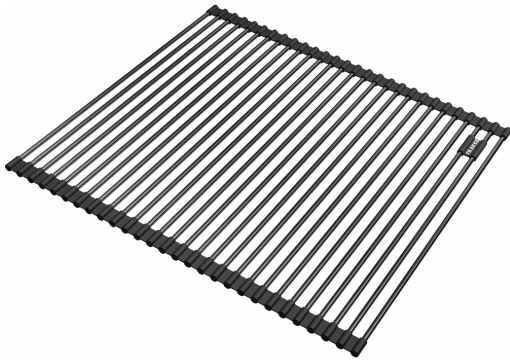

Universal Stainless Steel Roll Mat | 112.0655.342

Anthracite Universal Stainless Steel Roll Mat RM44. Stainless steel bars and black neopren connection. Overall size 440L x 468W. Sink accessory to be used over your Franke sink as a drainer. Alternatively you can use it as a trivet for hot pans. Rubber edge holds Roll Matt firmly in place and can be easily rolled up and stored away when not in use.

välimus

Materjali tüüp	Roostevaba teras
Värv	Antratsiit
alamkategooria	Veerematt

toote tuvastamine

Süsteem	Mythos
---------	--------