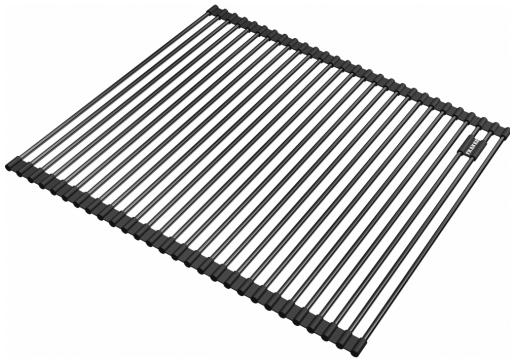

Universal Stainless Steel Roll Mat | 112.0655.342

Anthracite Universal Stainless Steel Roll Mat RM44. Stainless steel bars and black neopren connection. Overall size 440L x 468W. Sink accessory to be used over your Franke sink as a drainer. Alternatively you can use it as a trivet for hot pans. Rubber edge holds Roll Matt firmly in place and can be easily rolled up and stored away when not in use.

välimus

Materjali tüüp	Roostevaba teras
Värv	Antratsiit
alamkategooria	Veerematt

toote tuvastamine

Süsteem	Mythos
---------	--------