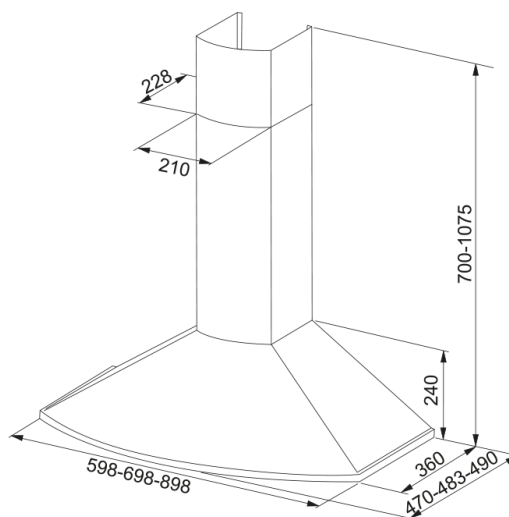

Hood Tender 722-10/12 70 black matte | 320.0744.404

TENDER 722-10/12, wallmounted non-motor hood with potential-free relay for the possibility of sending control signals to motorised dampers or AH units. Can also be used in properties with a pressurised central fan, 70cm, matt black, metal wire filter, electrically timer-controlled sheet metal damper with potential-free relay, adjustable basic and forced ventilation, Spot LED 3000K, made in Sweden

Egenskaber

Hætte kategori	T-shape
Overfladefinish	Matt black

Dimensioner

Bredde i mm	600.0
Diameter luftudtag	160

Energispecifikation

Stik type	EU
Motorspænding	N/A
Motorgruppe	N/A
Antal motorer	0

Installation