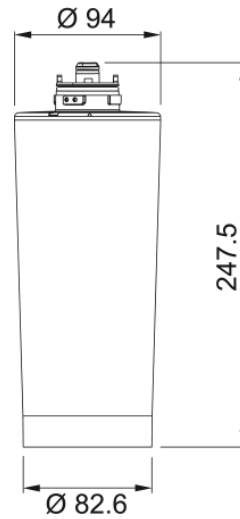

# Clear Water Connect Filter Mythos | 150.0722.734