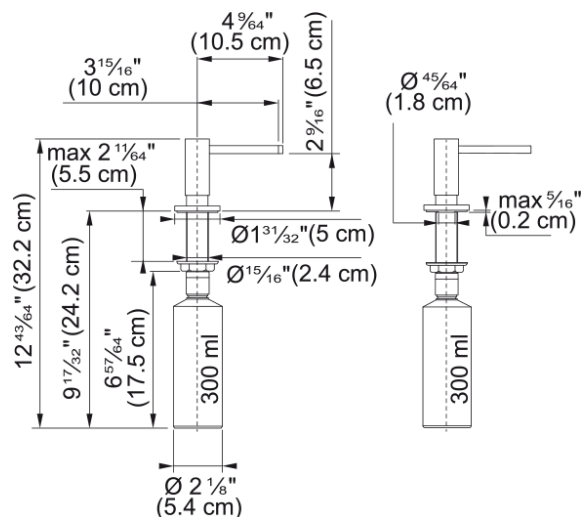

# Dispenser Active krom 300ml | 119.0547.902

Active Plus Soap Dispenser Chrome finish, Overall height 90mm, ½ Litre Bottle. Fast & easy to operate hand pump for all liquid soaps.

## Egenskaber

Materialetype	Messing
Farve	Krom
Underkategori	Sæbedispenser