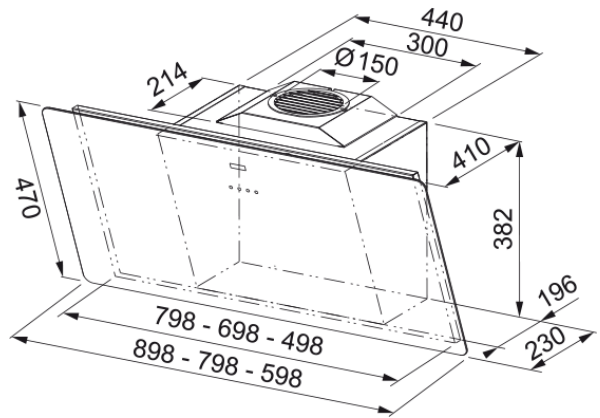

Smart Vertical 60, sort | 110.0377.736

Smart Angled FSMA 605 BK Black, Wall Hood, 60cm wide. Space saving and energy efficient with A rating. Glass opening improves capture of steam and odours. Available in Black or White. Choice of 60cm, 80cm or 90cm models. Chimney Kit available if required. NB Separate Charcoal Filter required if fitting hood in recirculatory mode.

Egenskaber

Hætte kategori	Vertical
Overfladefinish	Sort/glass

Dimensioner

Bredde i mm	600.0
Diameter luftudtag	150

Energispecifikation

Stik type	EU
Annual energy consumption AEC	43.5
F. dynamisk eff.klasse	A
Light efficiency class	A
Grease filtering efficiency Cl	C
Motorspænding	220-240V 50-60Hz
Motorgruppe	SP A++
Antal motorer	1