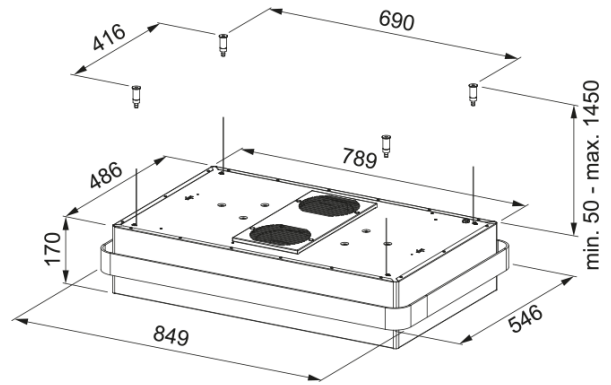

# Mythos Masterpiece Suspended | 345.0726.998

FMYS BK/GD F80 KL, Mythos Masterpiece Suspended Gold, Inselhaube, 849x546 mm

## Abmessungen

Breite in mm	800.0
Durchmesser Abluftstutzen	N/A