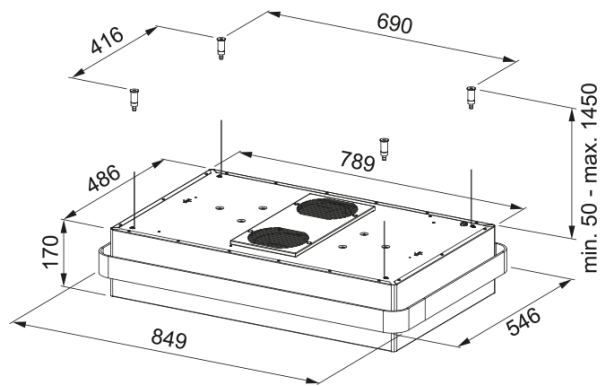

# Mythos Masterpiece Suspended | 345.0726.997

FMYS BK/CP F80 KL, Mythos Masterpiece Suspended Copper, Inselhaube, 849x546 mm

## Abmessungen

Breite in mm	800.0
Durchmesser Abluftstutzen	N/A