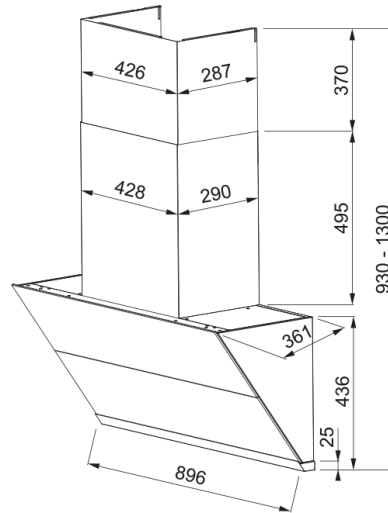

FSM 90CM Vertical hood FC968NX | 330.0696.229

Smart 90CM Vertical hood, glass panel, for China Market, touch control connecting Hob with bluetooth.

Product Information

Hood category Vertical

Finish BLACK GLASS+STAINLESS STEEL

Dimensions

Width in mm 900.0

Diam. air outlet 185

Energy specifications

Plug type CH

Number of motor 1

Installation

Installation Wall