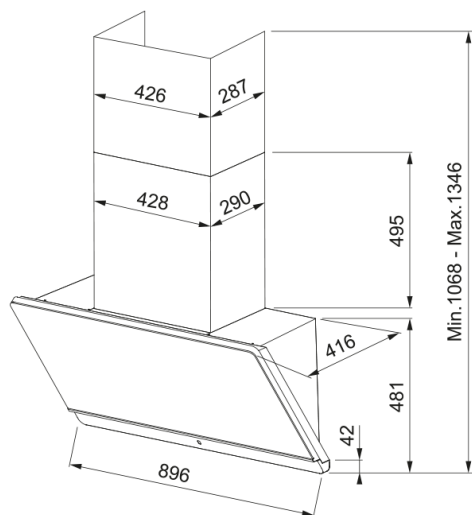

# FMY 90CM Vertical hood FC988NX | 330.0696.228

Mythos 90CM Vertical hood, glass panel, for China Market, gesture&touch control, connecting Hob with bluetooth.

## Dimensions

Width in mm 900.0