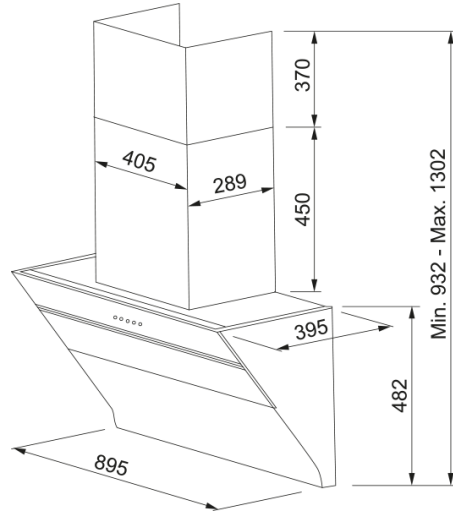

CXW 220 FC921M | 330.0529.721

Φ256×150mmLEDLED

	/
mm	900.0
	CH
	N/A
	FRANKE
	HDCXW