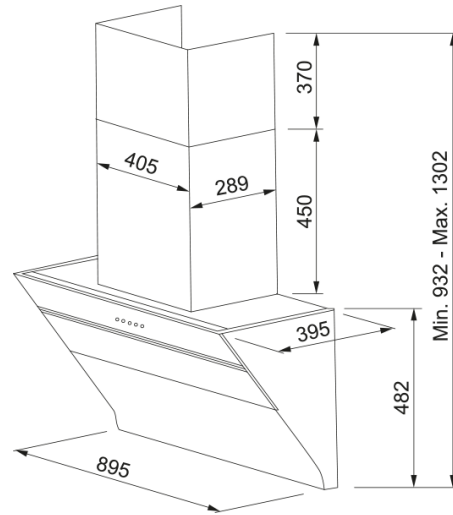

# Hood HDCXW 220 FC921M ONYX | 330.0529.721

Hood HDCXW 220 FC921M ONYX

---

## Dimensions

Width in mm 900.0