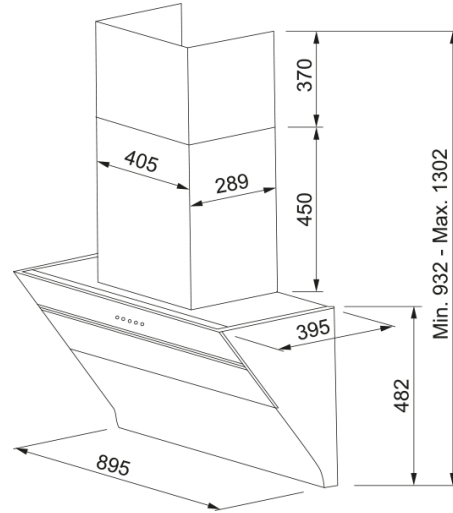

Hood HDCXW 220 FC921M ONYX | 330.0529.721

Hood HDCXW 220 FC921M ONYX

Product Information

Hood category Vertical

Finish Black/Glass

Dimensions

Width in mm 900.0

Energy specifications