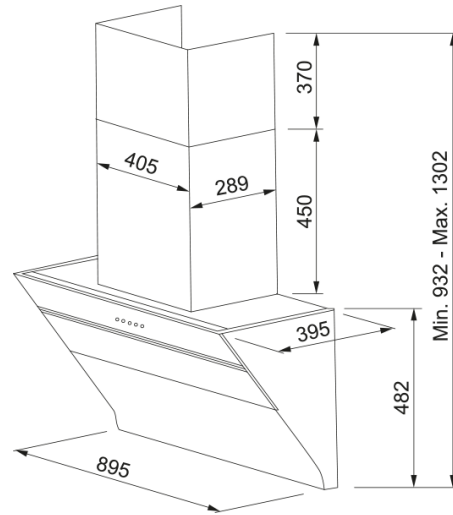

Hood HDCXW 220 FC921M ONYX | 330.0529.721

Hood HDCXW 220 FC921M ONYX

Product Information

Hood category Vertical

Finish Black/Glass

Dimensions

Width in mm 900.0

Energy specifications

Plug type CH

Installation

Installation Wall

Product specifications

Energy efficiency class N/A

Not return valve Yes

Product identification

Product brand FRANKE