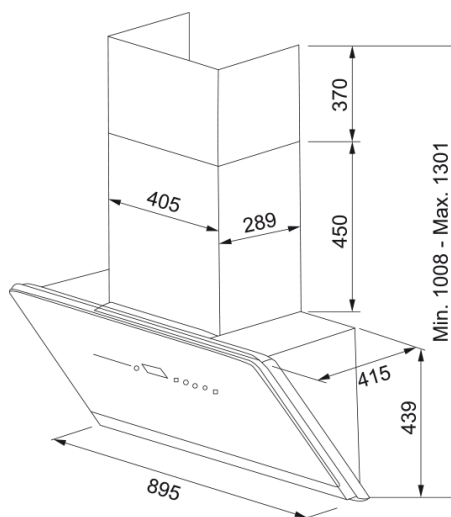

Hoods HDCXW 220 FC928KB ONYX | 330.0529.700

Hoods HDCXW 220 FC928KB ONYX

Product Information

Hood category	Vertical
Finish	Onyx

Dimensions

Width in mm	895.0
Diam. air outlet	185

Energy specifications

Plug type	CH
Number of motor	1

Installation

Installation	Wall
--------------	------

Product specifications

Energy efficiency class	A++
Not return valve	Yes

Product identification

Product brand	FRANKE
Product family	None
Model range	HDCXW