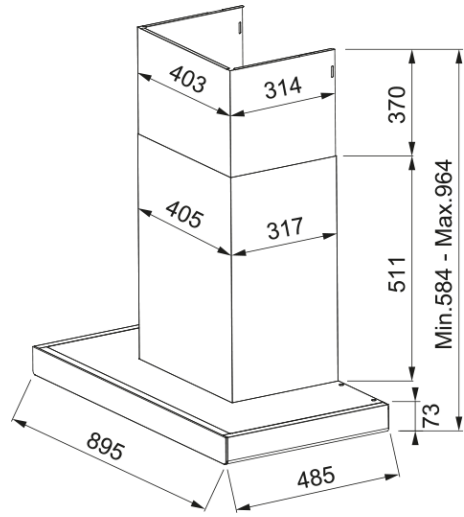

T CXW-220-FT960NX | 325.0696.241

50 +

	T
	/
mm	900.0
	N/A
	FRANKE
	Smart
	SMART