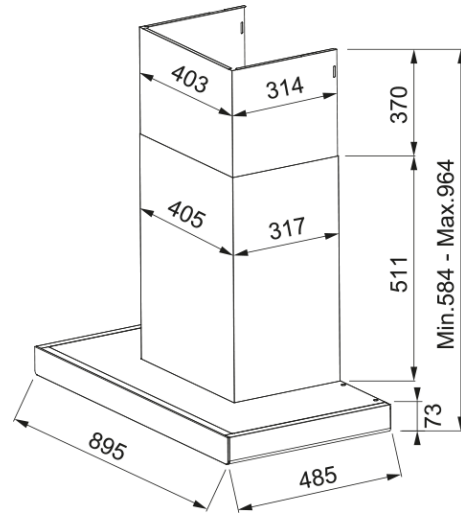

FSM 90CM T shape hood FT960NX | 325.0696.241

Smart 90CM T shape hood, glass panel, for China Market, touch control connecting Hob with bluetooth.

Product Information

Hood category T-Shape

Finish Black/Glass

Dimensions

Width in mm 900.0

Installation

Installation Wall

Product specifications

Energy efficiency class N/A

Not return valve Yes

Product identification