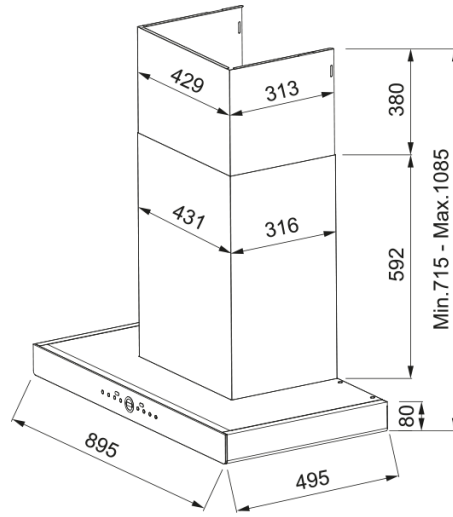

T CXW-268-FT966NX | 325.0696.230

50+

---

	T
	/
mm	900.0
	N/A
	FRANKE
	Mythos
	MYTHOS