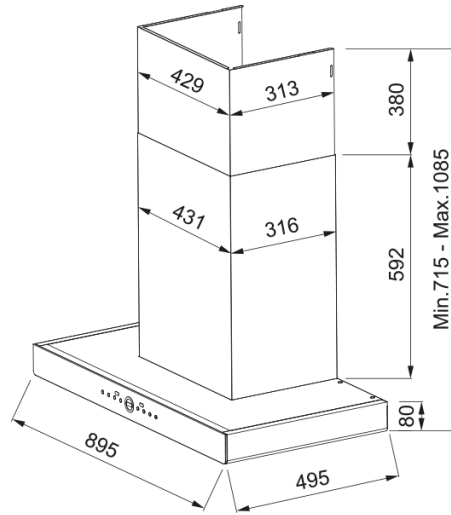

# FMY 90CM T shape hood FT966NX | 325.0696.230

Mythos 90CM T shape hood, glass panel, for China Market, gesture&touch control, connecting Hob with bluetooth.

## Dimensions

Width in mm 900.0