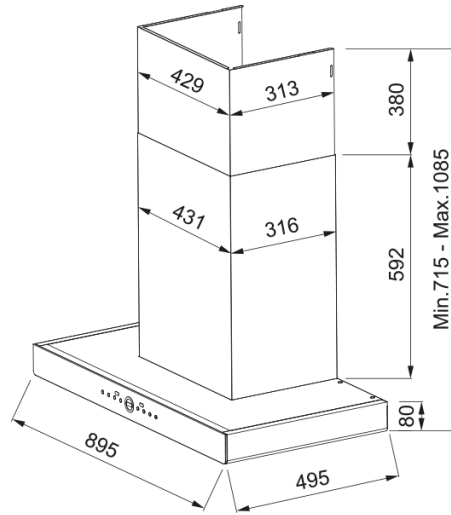

FMY 90CM T shape hood FT966NX | 325.0696.230

Mythos 90CM T shape hood, glass panel, for China Market, gesture&touch control, connecting Hob with bluetooth.

Product Information

Hood category T-Shape

Finish Black/Glass

Dimensions

Width in mm 900.0

Installation

Installation Wall

Product specifications

Energy efficiency class N/A

Not return valve Yes

Product identification