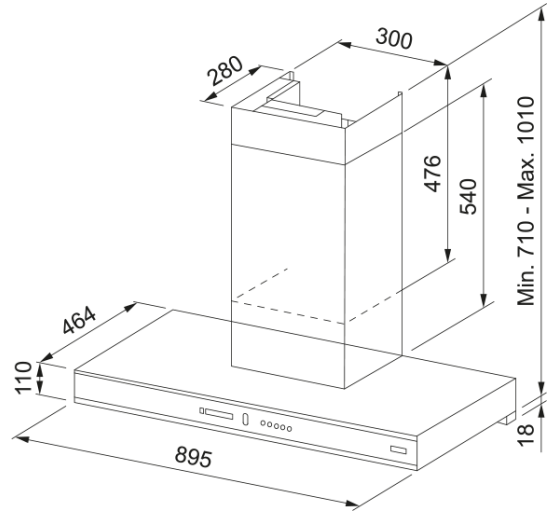

T FTMY CN X/BK A90 CCC | 325.0689.849

100 3 + 24

	T
	/
mm	900.0
	150
	CN
	0.0
F.	N/A
	N/A
Cl	N/A
	220-240V-50Hz
	SP BRS J
	1
	N/A
	FRANKE
	Mythos
	MYTHOS
Dimming Led	No

Level dimmer setting	2
Lower Chimney type	Extractor
Upper chimney type	Extractor
Blower tech.name	D39

	2
	Led S2000 3000K

UI

	3+2i
--	------

24

	30'
--	-----

WI-FI

	Cassette
--	----------

	1	2	3	Boost
(m ³ /h)	230.0	430.0	670.0	740.0
(Pa)	480.0	500.0	550.0	560.0
(W)	60.0	80.0	100.0	170.0
(dB)	41.0	56.0	66.0	68.0