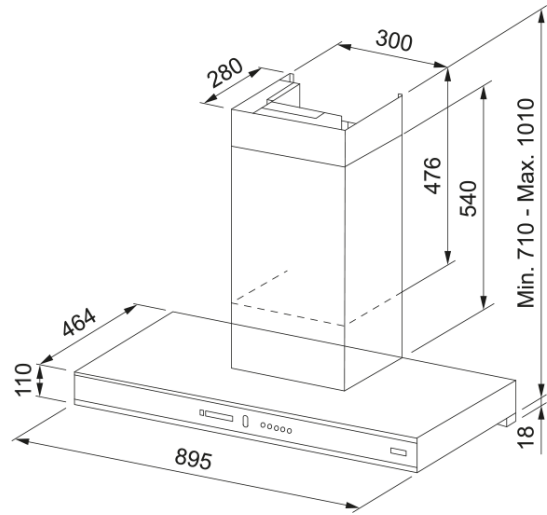

HOOD FTMY CN X/BK A90 CCC FRANKE | 325.0689.849

HOOD FTMY CN X/BK A90 CCC FRANKE

Product Information

Hood category	T-Shape
Finish	Stainless Steel/Glass

Dimensions

Width in mm	900.0
Diam. air outlet	150

Energy specifications