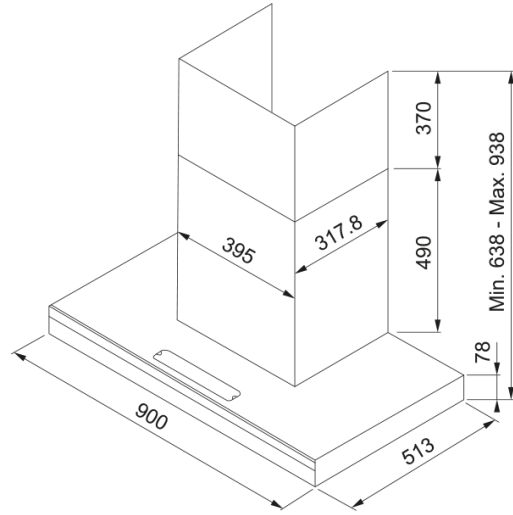

T CXW-220-FT920M | 325.0529.698

Φ256\*150 LEDLED

T

/

mm

900.0

CH

N/A