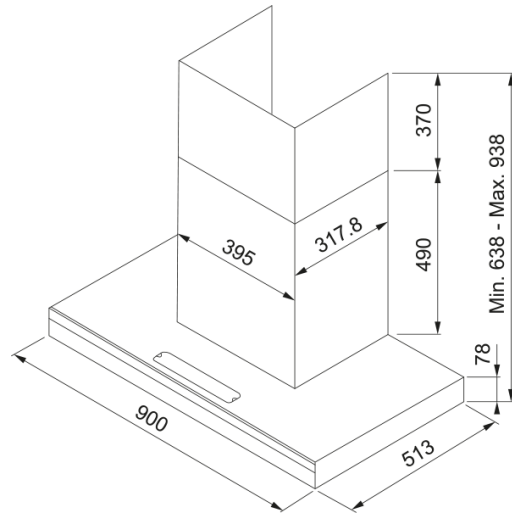

Hood T-shape HDCXW-220-FT920M ONYX | 325.0529.698

Hood T-shape HDCXW-220-FT920M ONYX

Product Information

Hood category T-Shape

Finish Black/Glass

Dimensions

Width in mm 900.0

Energy specifications

Plug type CH

Installation

Installation Wall

Product specifications

Energy efficiency class N/A

Not return valve Yes

Product identification

Product brand FRANKE