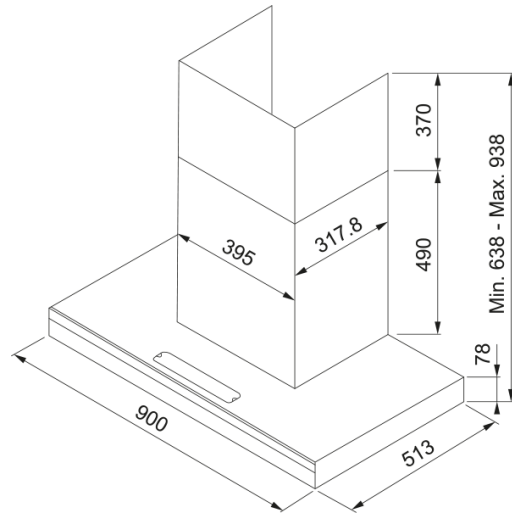

# Hood T-shape HDCXW-220-FT920M ONYX | 325.0529.698

Hood T-shape HDCXW-220-FT920M ONYX

---

## Dimensions

Width in mm 900.0