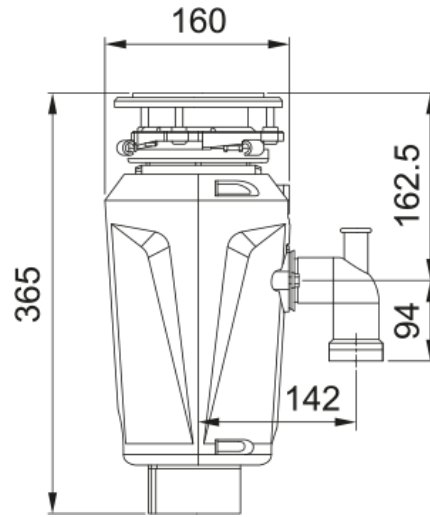

LD370-E01B | 134.0721.210

1/2HP 2600/51310ml 3-BOLT

220-240 V

FRANKE
Mythos
Elite Slimline

1/2 HP
2600.0