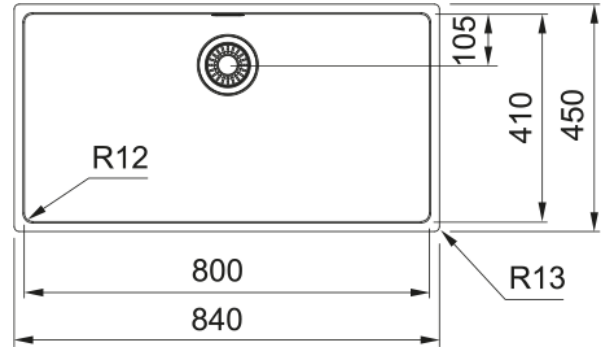

Box BXX 210-80 | 127.0743.482

1.2MM 304 12MM R ,

1

N4

840.0

450.0

1 800.0

1 410.0

1 200.0

90 cm

3 1/2"

1:

Active Twist

FRANKE

Maris

Box