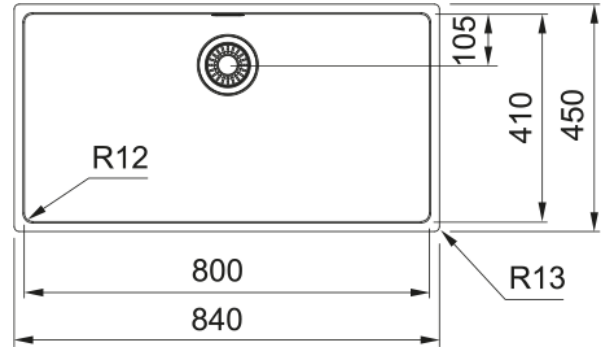

Box BXX 210-80 | 127.0743.482

1.2MM 304 12MM R ,

	1
	N4
	840.0
	450.0
1	800.0
1	410.0
1	200.0
	90 cm
	3 1/2"
1:	
Active Twist	
	FRANKE
	Maris
	Box

.....

.....

.....

.....

.....