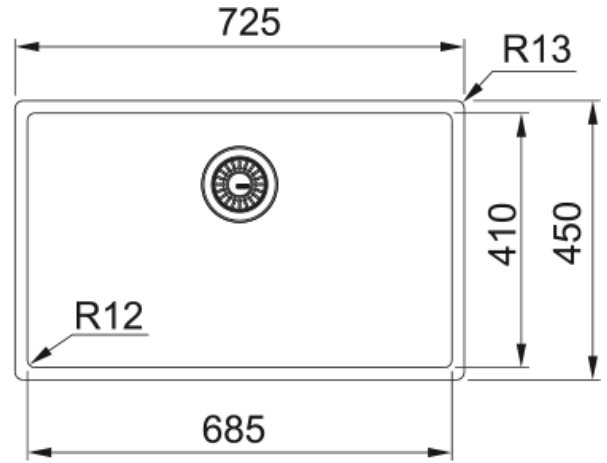

Masterpiece BXM 210-68 | 127.0695.297

iFF-INOX12MM R

	1
	PVD
	725.0
	450.0
1	685.0
1	410.0
1	200.0
	80 cm
	3 1/2"
1:	
Active Twist	
	FRANKE
	Mythos
	Mythos Masterpiece
LOGO	CE

.....
.....
.....
.....
.....
.....
.....
.....
.....
.....