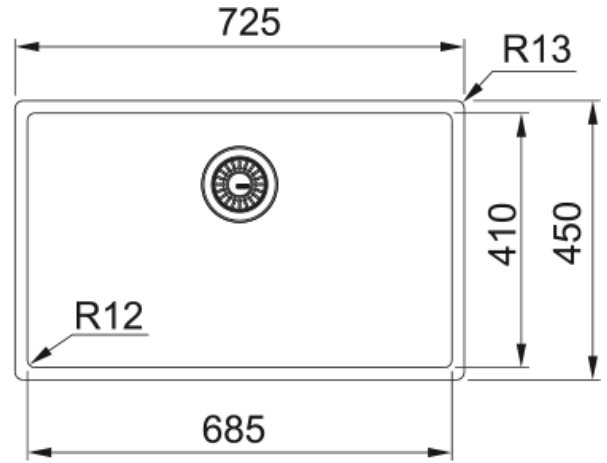

**Masterpiece BXM 210-68 | 127.0695.296**

IFF-INOX12MM R

1

PVD

725.0

450.0

1 685.0

1 410.0

1 200.0

80 cm

3 1/2"

1:

Active Twist

FRANKE

Mythos

Mythos Masterpiece