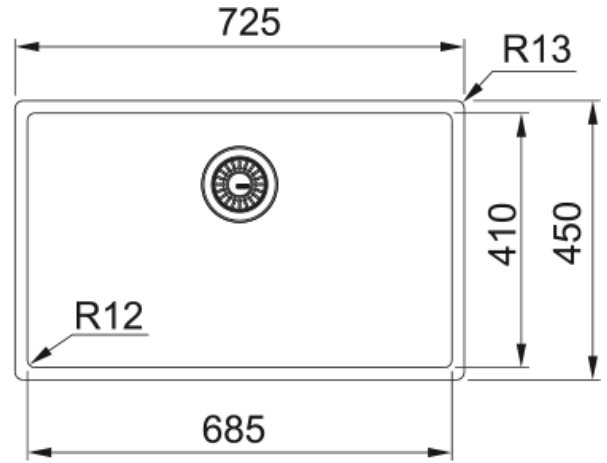

Masterpiece BXM 210-68 | 127.0695.294

iFF-INOX12MM R

| | |
|--------------|--------------------|
| | 1 |
| | PVD |
| | 725.0 |
| | 450.0 |
| 1 | 685.0 |
| 1 | 410.0 |
| 1 | 200.0 |
| | 80 cm |
| | 3 1/2" |
| 1: | |
| Active Twist | |
| | FRANKE |
| | Mythos |
| | Mythos Masterpiece |
| LOGO | CE |