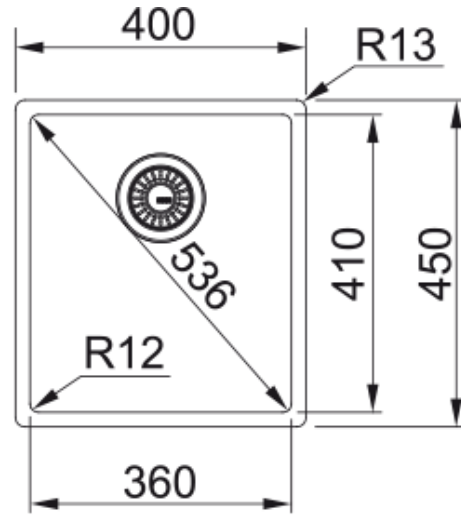

**Box BXX 210-36 | 127.0678.819**

1.2MM 304 12MM R ,

1

N4

400.0

450.0

1 360.0

1 410.0

1 200.0

45 cm

3 1/2"

1:

Active Twist

FRANKE

Maris

Box