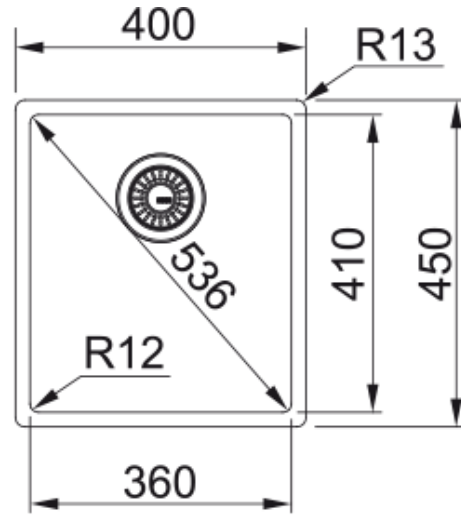

Box BXX 210-36 | 127.0678.819

1.2MM 304 12MM R ,

1

N4

400.0

450.0

1 360.0

1 410.0

1 200.0

45 cm

3 1/2"

1:

Active Twist

FRANKE

Maris

Box