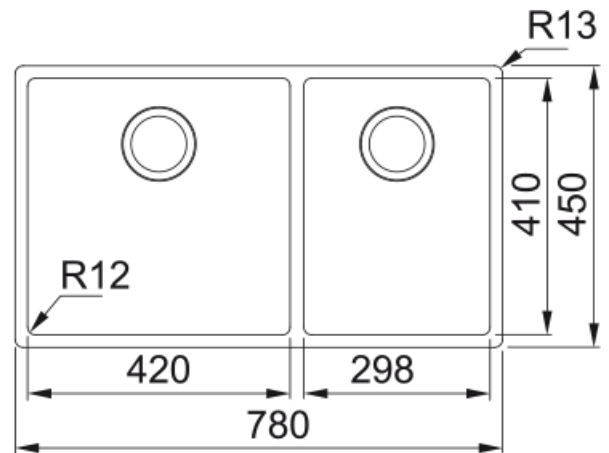

BXX 220/120-42-30 3 1/2" WWK ND OFH R12 | 127.0678.794

BXX 220/120-42-30, satin, bowl 1 size RtoL: 420mm, bowl 1 size FtoB: 410mm, bowl 1 depth: 200mm, bowl 2 size RtoL: 298mm, bowl 2 size FtoB: 410mm, bowl 2 depth: 200mm, external size RtoL: 780mm, external size FtoB: 450mm, 3 1/2", with waste kit, without drainer, with hidden overflow, no tap hole

Product Information

Sink type	Bowl (no drainer)
Type of material	Stainless steel
Number of bowls	2
Color	Steel
Finish	Prebrushed N4

Dimensions

External size: right to left	780.0
External size: front to back	450.0
Bowl 1 size: right to left	420.0
Bowl 1 size: front to back	410.0
Bowl 1: depth	200.0
Bowl 2 size: right to left	298.0
Bowl 2 size: front to back	410.0
Bowl 2: depth	200.0

Installation

Minimum cabinet size	80 cm
----------------------	-------

Product specifications

Installation type	Flushmount
Installation type	Slimtop
Installation type	Undermount
Waste outlet	3 1/2"
Position of drainer	No drainer
Bowl 1: accessory ledge	no
Bowl 2: accessory ledge	No
Active Twist Compatibility	Yes
Installation device	Fastfix