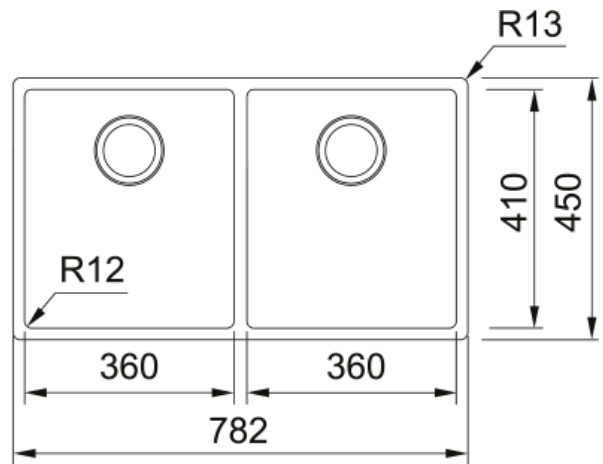

BXX 220/120-36-36 3 1/2" WWK ND NTH R12 | 127.0678.792

BXX 220/120-36-36, satin, bowl 1 size RtoL: 360mm, bowl 1 size FtoB: 410mm, bowl 1 depth: 200mm, bowl 2 size RtoL: 360mm, bowl 2 size FtoB: 410mm, bowl 2 depth: 200mm, external size RtoL: 782mm, external size FtoB: 450mm, 3 1/2", with waste kit, without drainer, with hidden overflow, no tap hole

Product Information

Sink type	Bowl (no drainer)
Type of material	Stainless steel
Number of bowls	2
Color	Steel
Finish	Prebrushed N4

Dimensions

External size: right to left	782.0
External size: front to back	450.0
Bowl 1 size: right to left	360.0
Bowl 1 size: front to back	410.0
Bowl 1: depth	200.0
Bowl 2 size: right to left	360.0
Bowl 2 size: front to back	410.0
Bowl 2: depth	200.0

Installation

Minimum cabinet size	80 cm
----------------------	-------

Product specifications

Installation type	Flushmount
Installation type	Slimtop
Installation type	Undermount
Waste outlet	3 1/2"
Position of drainer	No drainer
Bowl 1: accessory ledge	no
Bowl 2: accessory ledge	No
Active Twist Compatibility	Yes
Installation device	Fastfix