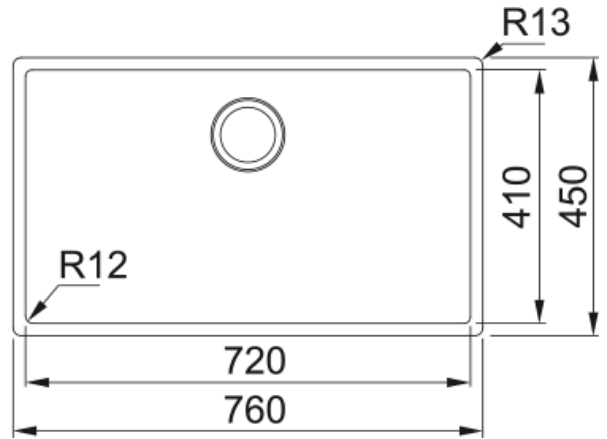

Box BXX 210-72 | 127.0677.200

1.2MM 304 12MM R ,

	1
	N4
	760.0
	450.0
1	720.0
1	410.0
1	200.0
	80 cm
	3 1/2"
1:	
Active Twist	
	FRANKE
	Maris
	Box
LOGO	CE

.....

.....

.....

.....

.....