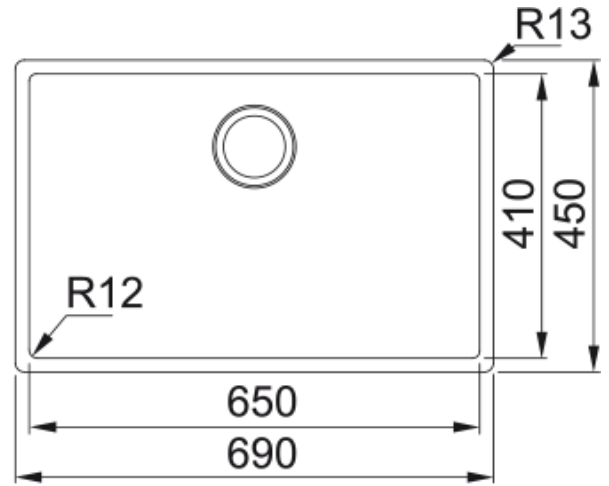

Box BXX 210-65 | 127.0677.195

1.2MM 304 12MM R ,

1

N4

690.0

450.0

1 650.0

1 410.0

1 200.0

80 cm

3 1/2"

1:
Active Twist

FRANKE

Maris

Box

LOGO CE