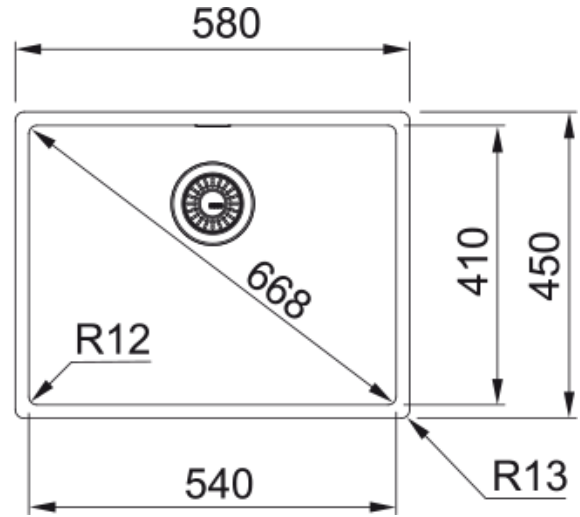

**Box BXX 210-54 | 127.0677.191**

1.2MM 304 12MM R ,

1

N4

580.0

450.0

1 540.0

1 410.0

1 200.0

60 cm

3 1/2"

1:

Active Twist

FRANKE

Maris

Box