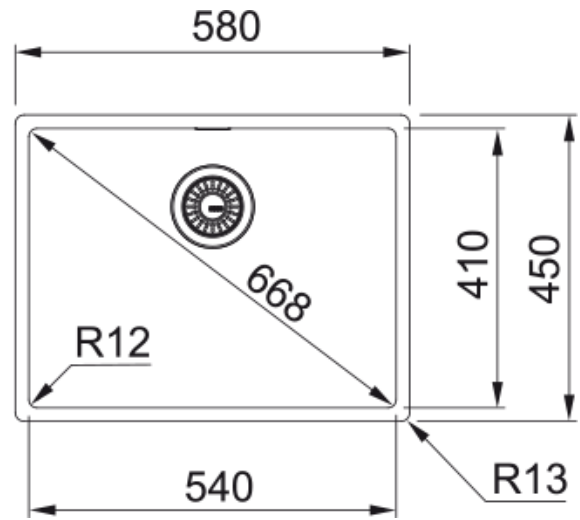

Box BXX 210-54 | 127.0677.191

1.2MM 304 12MM R ,

1

N4

580.0

450.0

1 540.0

1 410.0

1 200.0

60 cm

3 1/2"

1:

Active Twist

FRANKE

Maris

Box