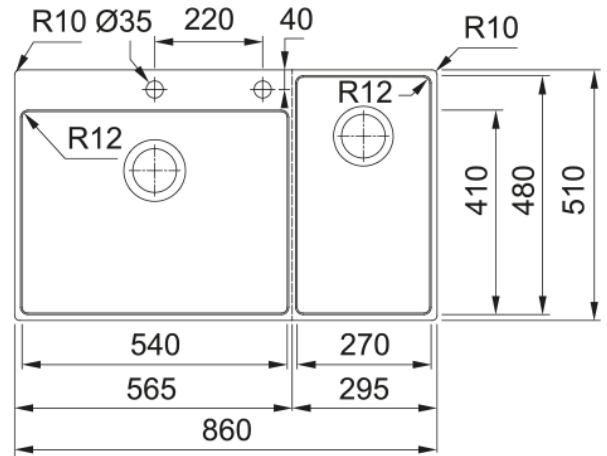

Box Cen-ter BWX 220-54 | 127.0574.226

iF12MM R ,

2

860.0

510.0

1 540.0

1 410.0

1 200.0

2 270.0

2 480.0

2 200.0

90 cm

3 1/2"

Active Twist

FRANKE

Mythos