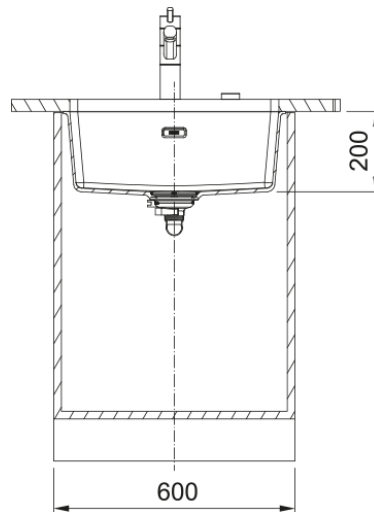

MRG 110-52 3 1/2" WWK ND HOF ON WK MB | 125.0697.714

MRG 110-52 3 1/2" WWK ND HOF Onyx Matte Black WK

Product Information

Sink type	Bowl (no drainer)
Type of material	Granite
Number of bowls	1
Color	Onyx
Finish	None

Dimensions

External size: right to left	553.0
External size: front to back	433.0
Bowl 1 size: right to left	520.0
Bowl 1 size: front to back	400.0
Bowl 1: depth	200.0

Installation

Minimum cabinet size	60 cm

Product specifications

Installation type	Undermount
Waste outlet	3 1/2"
Position of drainer	No drainer
Bowl 1: accessory ledge	no
Active Twist Compatibility	Yes
Installation device	Clamp Bag

Product identification

Product brand	FRANKE
Product family	Maris
Model range	Maris
Approval logo	CE
Approval logo	UKCA

Properties

MRG 110-52 3 1/2" WWK ND HOF ON WK MB | 2026-05-01