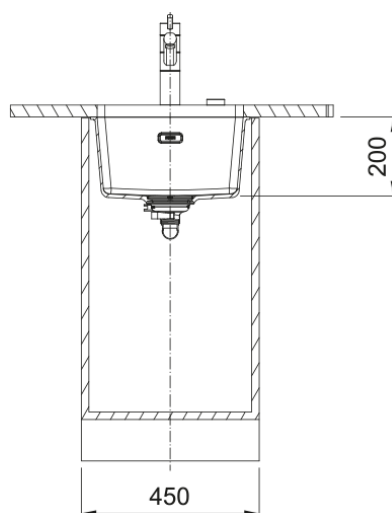

MRG 110-37 3 1/2" WWK ND HOF Oatmeal | 125.0697.703

MRG 110-37 3 1/2" WWK ND HOF Oatmeal

Product Information

Sink type	Bowl (no drainer)
Type of material	Granite
Number of bowls	1
Color	Oatmeal
Finish	None

Dimensions

External size: right to left	403.0
External size: front to back	433.0
Bowl 1 size: right to left	370.0
Bowl 1 size: front to back	400.0
Bowl 1: depth	200.0

Installation

Minimum cabinet size	45 cm
----------------------	-------

Product specifications

Installation type	Undermount
Waste outlet	3 1/2"
Position of drainer	No drainer
Bowl 1: accessory ledge	no
Active Twist Compatibility	Yes
Installation device	Clamp Bag

Product identification