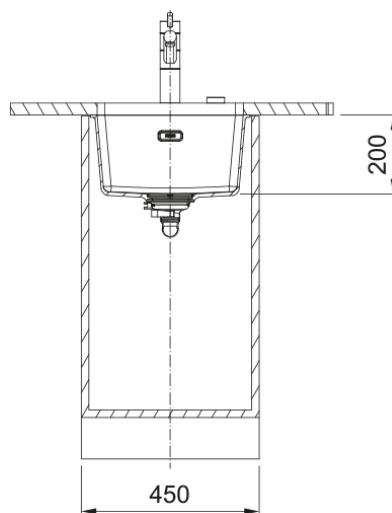

MRG 110-37 3 1/2" WWK ND HOF Oatmeal | 125.0697.703

MRG 110-37 3 1/2" WWK ND HOF Oatmeal

Product Information

Sink type	Bowl (no drainer)
Type of material	Granite
Number of bowls	1
Color	Oatmeal
Finish	None

Dimensions

External size: right to left	403.0
External size: front to back	433.0
Bowl 1 size: right to left	370.0
Bowl 1 size: front to back	400.0
Bowl 1: depth	200.0

Installation

Minimum cabinet size	45 cm
----------------------	-------

Product specifications

Installation type	Undermount
Waste outlet	3 1/2"
Position of drainer	No drainer
Bowl 1: accessory ledge	no
Active Twist Compatibility	Yes
Installation device	Clamp Bag

Product identification