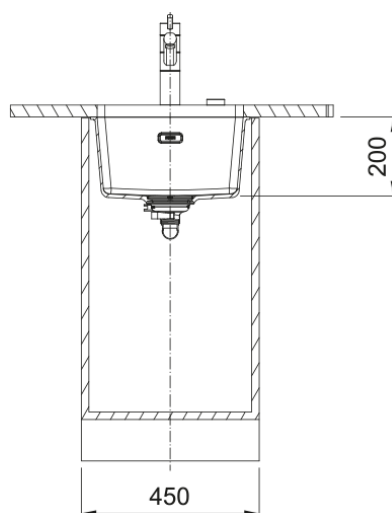

# MRG 110-37 3 1/2" WWK ND HOF Oatmeal | 125.0697.703

MRG 110-37 3 1/2" WWK ND HOF Oatmeal

## Dimensions

External size: right to left	403.0
External size: front to back	433.0
Bowl 1 size: right to left	370.0
Bowl 1 size: front to back	400.0
Bowl 1: depth	200.0

## Installation

Minimum cabinet size	45 cm
----------------------	-------