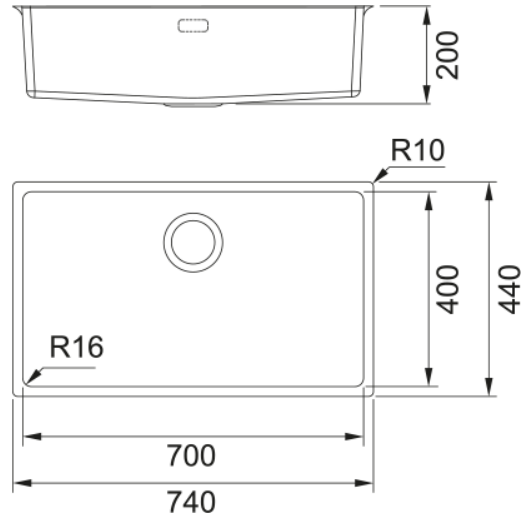

Felix FEX 110-70 | 122.0705.908

304 R (R16)

1

740.0

440.0

1 700.0

1 400.0

1 200.0

80 cm

3 1/2"

1:

Active Twist

FRANKE

Maris

Felix

.....