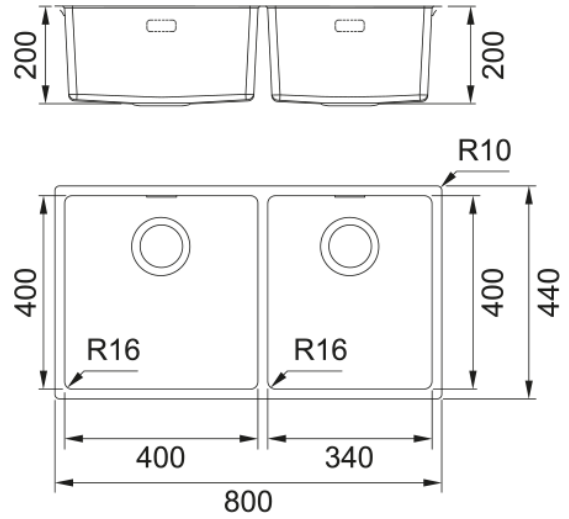

Felix FEX 120 | 122.0705.903

304 R (R16)

2

800.0

440.0

1 400.0

1 400.0

1 200.0

2 340.0

2 400.0

2 200.0

90 cm

3 1/2"

1:

Active Twist

FRANKE