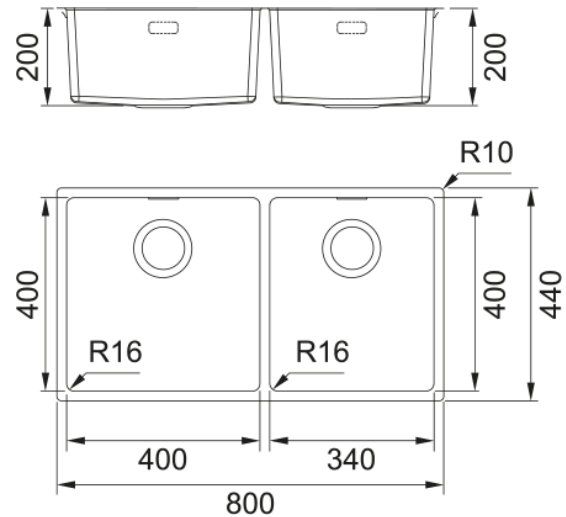

FEX 120-40-34 3 1/2" WWK ND SBL HOF CN | 122.0705.903

FEX 120-40-34 3 1/2", stainless steel, x brushed, steel, undermount, without drainer, bowl 1 size right to left: 400mm, bowl 1 size front to back: 400mm, bowl 1 depth: 200mm, bowl 2 size right to left: 340mm, bowl 2 size front to back: 400mm, bowl 2 depth: 200mm, small bowl left hand side, external size right to left: 800mm, external size front to back: 440mm, waste outlet 3 1/2", with waste kit, with rectangular hidden overflow, no tap ledge, no tap hole, no dispenser hole, Chinese Label

Product Information

Sink type	Bowl (no drainer)
Type of material	Stainless steel
Number of bowls	2
Color	Steel
Finish	Brushed

Dimensions

External size: right to left	800.0
External size: front to back	440.0
Bowl 1 size: right to left	400.0
Bowl 1 size: front to back	400.0
Bowl 1: depth	200.0
Bowl 2 size: right to left	340.0
Bowl 2 size: front to back	400.0
Bowl 2: depth	200.0

Installation

Minimum cabinet size	90 cm
----------------------	-------

Product specifications

Installation type	Undermount
Waste outlet	3 1/2"
Position of drainer	No drainer
Bowl 1: accessory ledge	no
Active Twist Compatibility	No