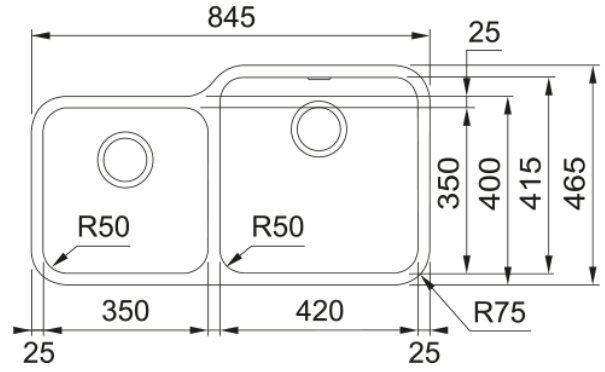

Bell BCX 120-42 | 122.0648.062

304R50

	2
	X
	860.0
	480.0
1	420.0
1	415.0
1	210.0
2	350.0
2	350.0
2	190.0
	90 cm
	3 1/2"
1:	
2:	
	FRANKE
	Smart
	Bell
LOGO	CE

.....

.....

.....

.....

.....