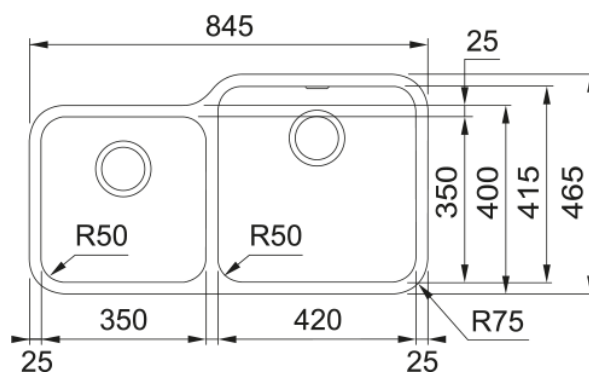

# BCX 120-42-35 3 1/2" WWK SBR OFH NTH CN | 122.0648.062

BCX 120-42-35 845x465mm, small bowl right, stainless steel brushed, 3 1/2" waste outlet, with waste kit, overflow hole, no tap hole, Chinese label

## Dimensions

External size: right to left	860.0
External size: front to back	480.0
Bowl 1 size: right to left	420.0
Bowl 1 size: front to back	415.0
Bowl 1: depth	210.0
Bowl 2 size: right to left	350.0
Bowl 2 size: front to back	350.0
Bowl 2: depth	190.0

## Installation

Minimum cabinet size	90 cm
----------------------	-------