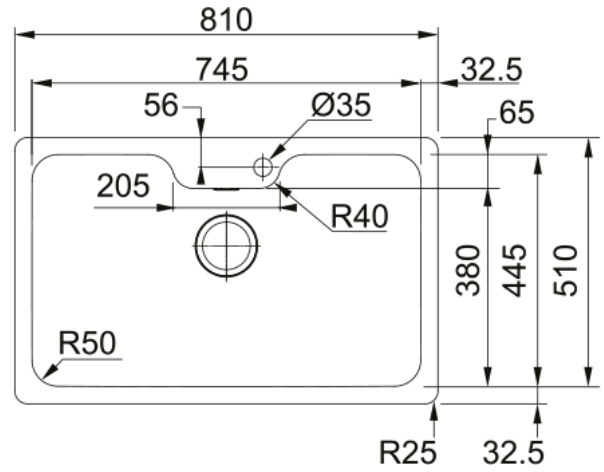

Bell BCX 110-75 | 122.0648.060

304R36

	1
	810.0
	510.0
1	745.0
1	445.0
1	200.0
	90 cm
	3 1/2"
	FRANKE
	Smart
	Bell
LOGO	CE