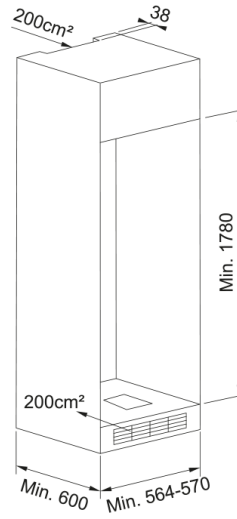

**BCD-256PSR | 118.0732.842**

LED 5

	540.0
	1780.0
	540.0
	220 V
	50
	E
/24	3,2
	FRANKE
	249
	70
	179
(dB)	39
	N, ST