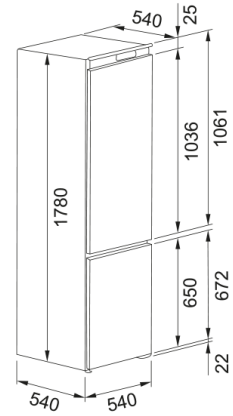

**BCD-256PSR | 118.0732.842**

LED 5

	540.0
	1780.0
	540.0
	220 V
	50
	E
/24	3,2
	FRANKE
	249
	70
	179
(dB)	39
	N, ST