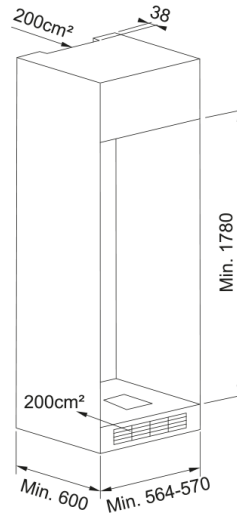

REFRIGERATOR BCD-256PSR | 118.0732.842

Refrigerator combi refrigerator

Product Information

Installation type Built-in

Dimensions

Width: front to back 540.0
 Height overall 1780.0
 Depth Overall 540.0

Energy specifications