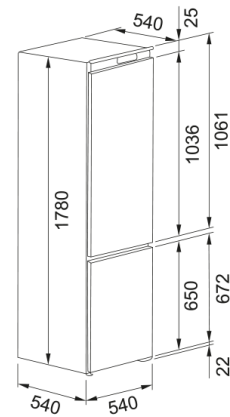

# REFRIGERATOR BCD-256PSR | 118.0732.842

Refrigerator combi refrigerator

## Dimensions

Width: front to back 540.0  
 Height overall 1780.0  
 Depth Overall 540.0