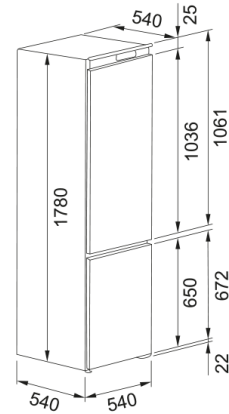

REFRIGERATOR BCD-256PSR | 118.0732.842

Refrigerator combi refrigerator

Product Information

Installation type Built-in

Dimensions

Width: front to back 540.0
 Height overall 1780.0
 Depth Overall 540.0

Energy specifications