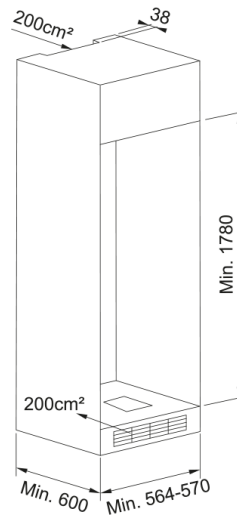

# REFRIGERATOR BCD-256PSR | 118.0732.842

Refrigerator combi refrigerator

## Dimensions

Width: front to back 540.0  
 Height overall 1780.0  
 Depth Overall 540.0