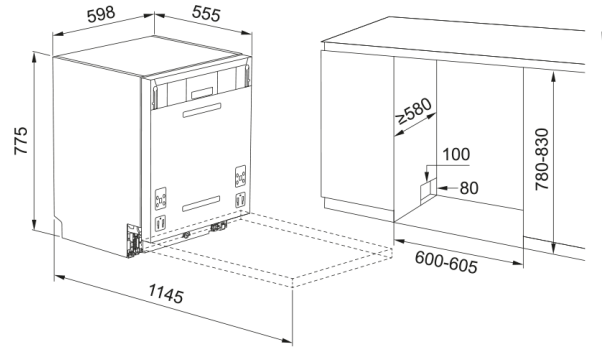

DISHWASHER FDWF6166P1 | 117.0698.061

Fully-integrated dishwasher, FDWF6166P1, 16 sets, 6 washing programs, Level 1 Chinese Energy performance.

Product Information

Installation type	Built-in
Color	Black

Dimensions

Width: front to back	598.0
Height overall	775.0
Depth Overall	555.0

Energy specifications

Voltage	220 V
Frequency (Hz)	50
Consumption water:liters/cycle	8,5

Product specifications

Energy efficiency class	1
Cutlery basket	Yes
Number of racks	3.0

Product identification

Product family	None
----------------	------

Properties

Number of settings	15
Number of programmes	7
Autom. door opening(end cycle)	No
Noise level (dBA)	60
Top cutlery 3rd basket	Yes
Water Protection System	aquastop