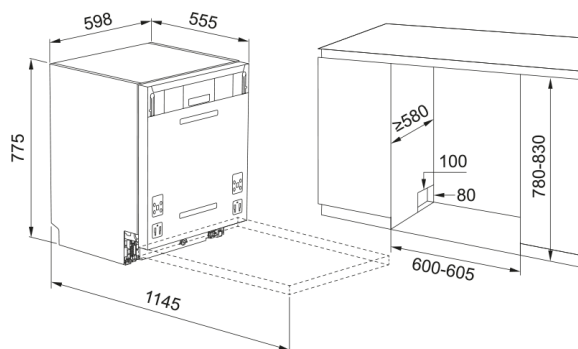

DISHWASHER FDWF6166P1 | 117.0698.061

Fully-integrated dishwasher, FDWF6166P1, 16 sets, 6 washing programs, Level 1 Chinese Energy performance.

Product Information

Installation type	Built-in
Color	Black

Dimensions

Width: front to back	598.0
Height overall	775.0
Depth Overall	555.0

Energy specifications

Voltage	220 V
Frequency (Hz)	50
Consumption water:liters/cycle	8,5

Product specifications

Energy efficiency class	1
Cutlery basket	Yes
Number of racks	3.0

Product identification

Product family	None
----------------	------

Properties

Number of settings	15
Number of programmes	7
Autom. door opening(end cycle)	No
Noise level (dBA)	60
Top cutlery 3rd basket	Yes
Water Protection System	aquastop