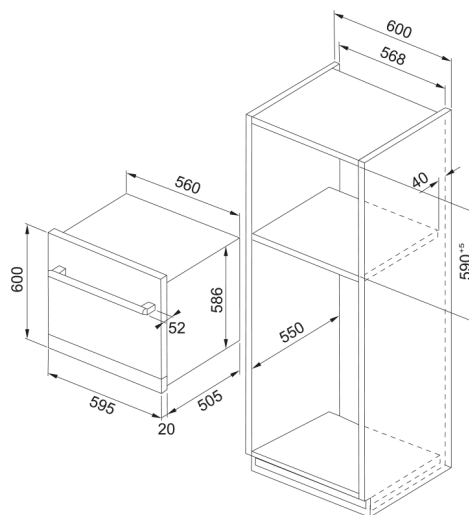

# DISHWASHER FDWS 610 A+XS | 117.0698.048

C`Built-in dishwasher`, FDWS 610 A+ XS,10 sets, Black glass, 6 washing programs, Level 1 Chinese Energy performance.

	595.0
	505.0
	600.0
	220 V
	50
L/cycle	8,12
	1
	2.0
	10
	>8
(dB)	45