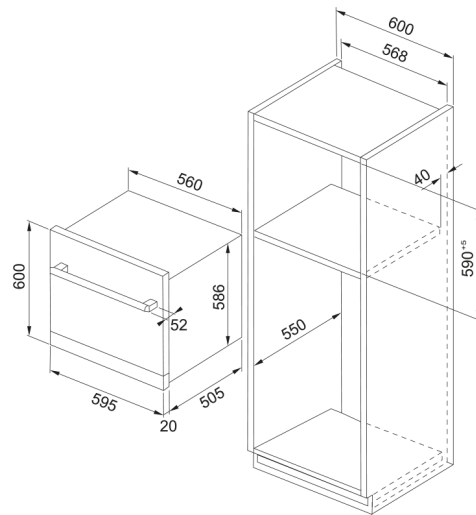

DISHWASHER FDWS 610 A+XS | 117.0698.048

C` Built-in dishwasher`, FDWS 610 A+ XS,10 sets, Black glass, 6 washing programs, Level 1 Chinese Energy performance.

Product Information

Installation type	Built-in
Color	Black

Dimensions

Width: front to back	595.0
Height overall	505.0
Depth Overall	600.0

Energy specifications

Voltage	220 V
Frequency (Hz)	50
Consumption water:liters/cycle	8,12

Product specifications

Energy efficiency class	1
Cutlery basket	No
Number of racks	2.0