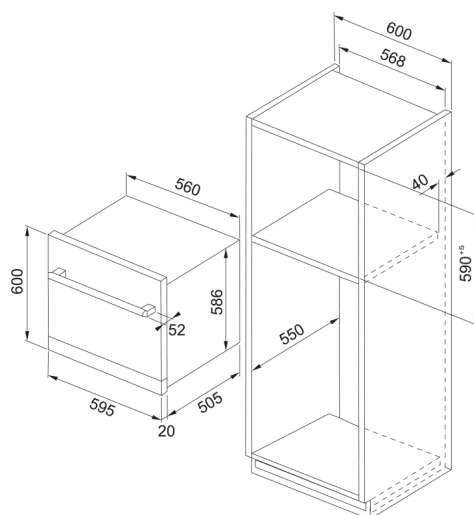

# DISHWASHER FDWS 610 A+XS | 117.0698.048

C` Built-in dishwasher`, FDWS 610 A+ XS,10 sets, Black glass, 6 washing programs, Level 1 Chinese Energy performance.

## Dimensions

Width: front to back	595.0
Height overall	505.0
Depth Overall	600.0